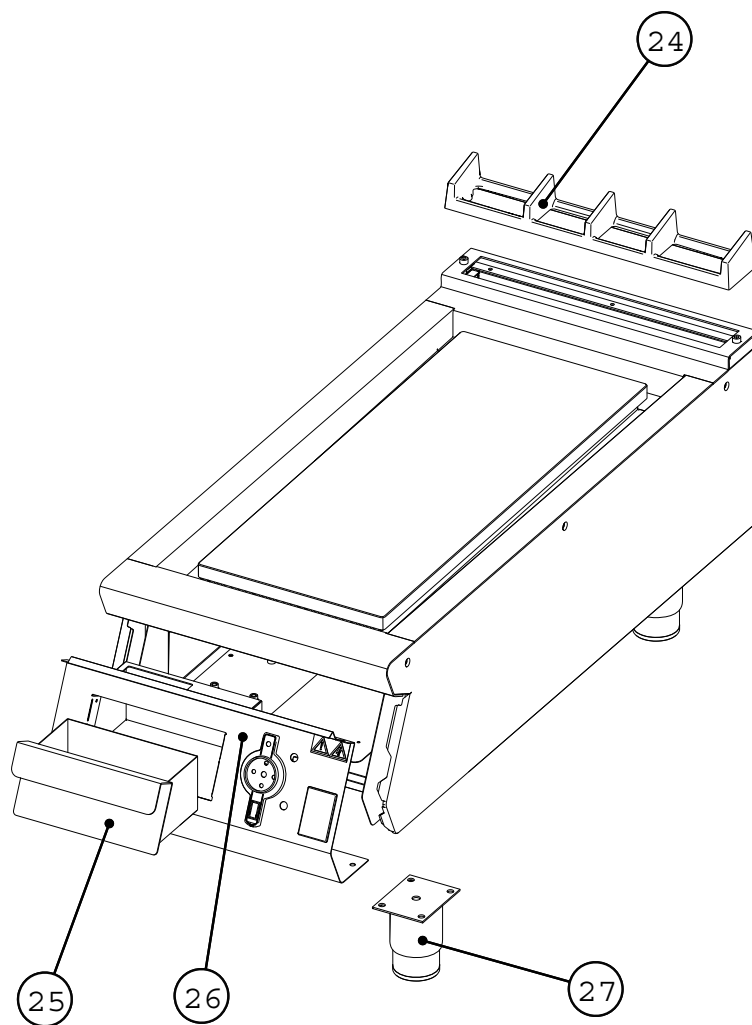

F900 SERIES

E9541, E9541R, E9541CR
E9581, E9581R, E9581CR Griddles

Spares Information

E9581 half-ribbed griddle

Falcon Foodservice Equipment

F900 SERIES

E9541, E9541CR, E9541R Griddles

Common Fitments

Common Fitments

<u>Item</u>	<u>Description</u>	<u>Spares No.</u>	<u>Part No.</u>
24.	400mm flue capper	533400019	RT704001
25.	Fat jug	733600001	690122
26.	Control panel	733600000	690138
27.	Adjustable foot (<i>stainless steel</i>)	535150025	R6377