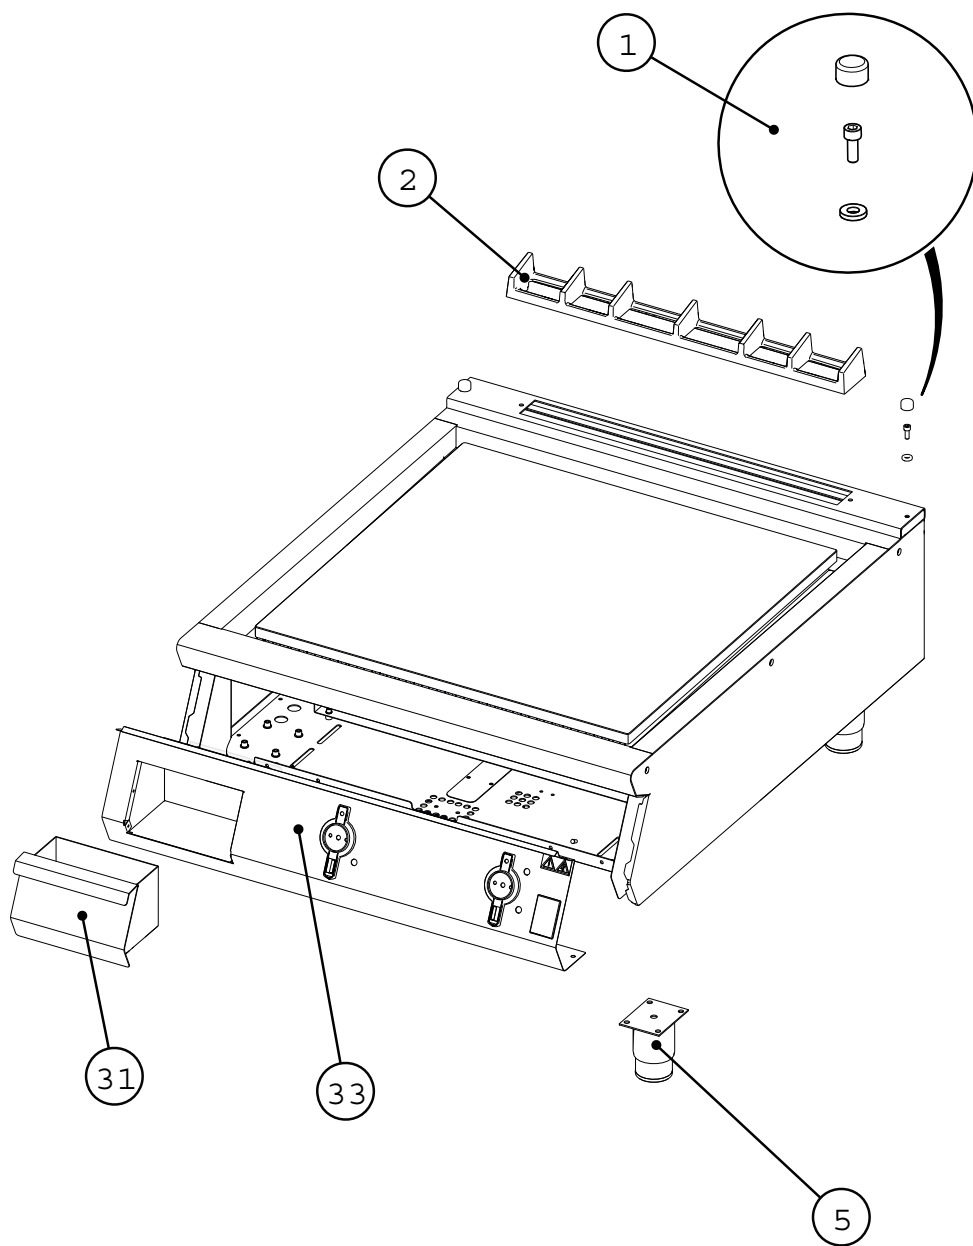

F900 SERIES

E9581, E9581R, E9581CR Griddles

Common Fitments

To November 2016

Common Fitments

To November 2016

<u>Item</u>	<u>Description</u>	<u>Spares No.</u>	<u>Part No.</u>
1.	Screw cap kit	533550009	690049
2.	600mm flue capper	533410002	RT704002
3.	Fat jug	733620001	690129
4.	Control panel	733620000	690134
5.	Adjustable foot (<i>stainless steel</i>)	535150025	R6377

F900 SERIES

E9581, E9581R, E9581CR Griddles

Common Fitments

From November 2016

Common Fitments

From November 2016

<u>Item</u>	<u>Description</u>	<u>Spares No.</u>	<u>Part No.</u>
1.	Screw cap kit	533550009	690049
2.	600mm flue capper	533410002	RT704002
5.	Adjustable foot (stainless steel)	535150025	R6377
31.	Fat jug	533600004	690209
33.	Control panel assembly	733620008	690208