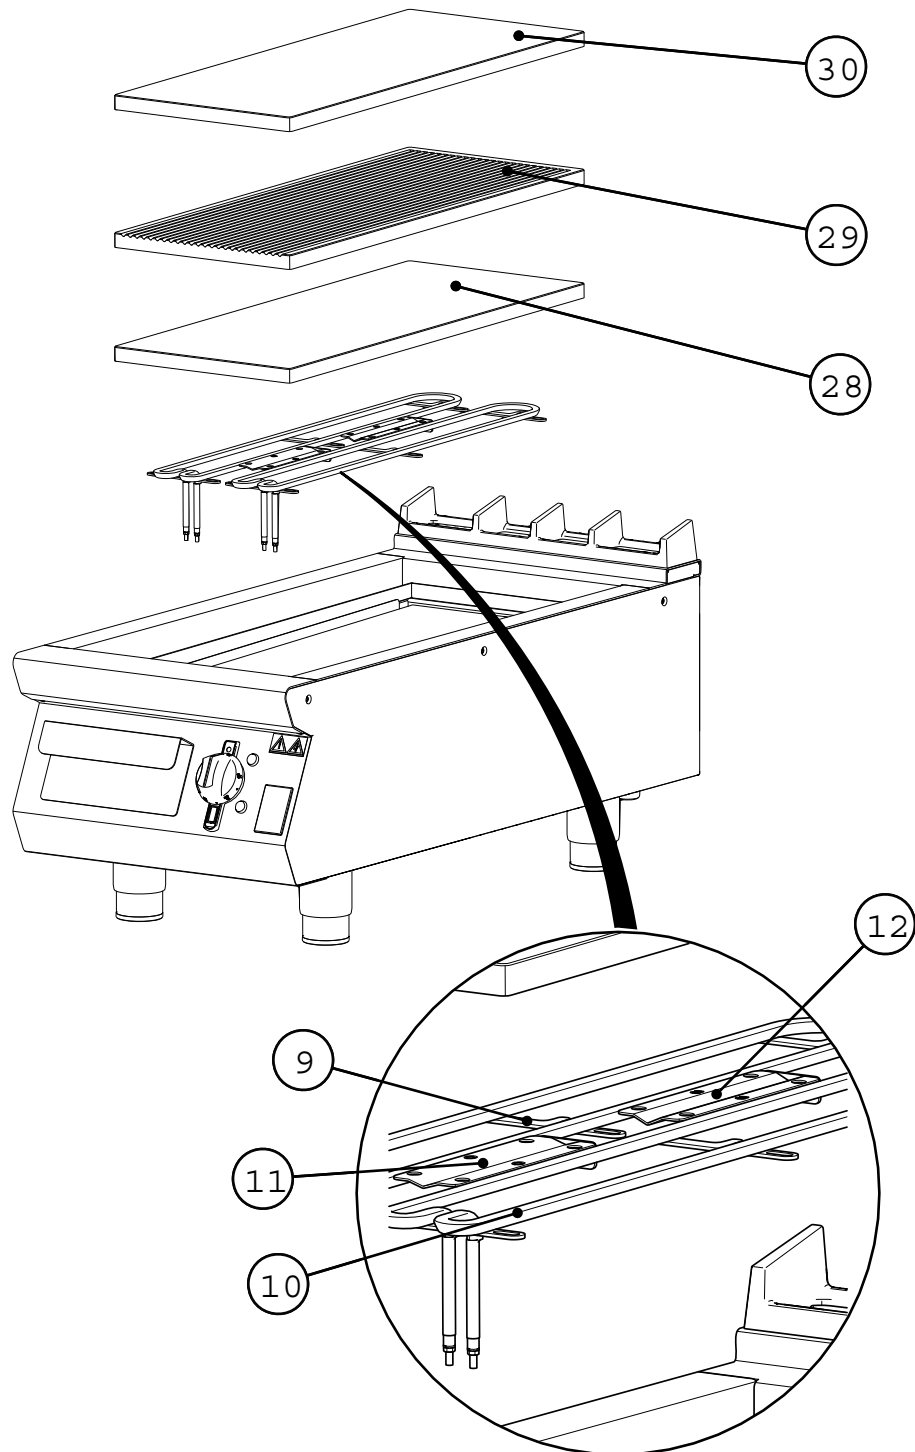

F900 SERIES

E9541, E9541R, E9541CR Griddles

Plate Fitments

Plate Fitments

<u>Item</u>	<u>Description</u>	<u>Spares No.</u>	<u>Part No.</u>
9.	Element clamp	733620007	T703545
10.	Element (230V)	733620006	RA9256
11.	Phial bracket for operating thermostat	733620004	690149
12.	Phial bracket for safety thermostat	733630001	690150
28.	Griddle plate	733600002	690139
29.	Ribbed griddle plate	733600003	690140
30.	Chrome griddle plate	733610000	690141