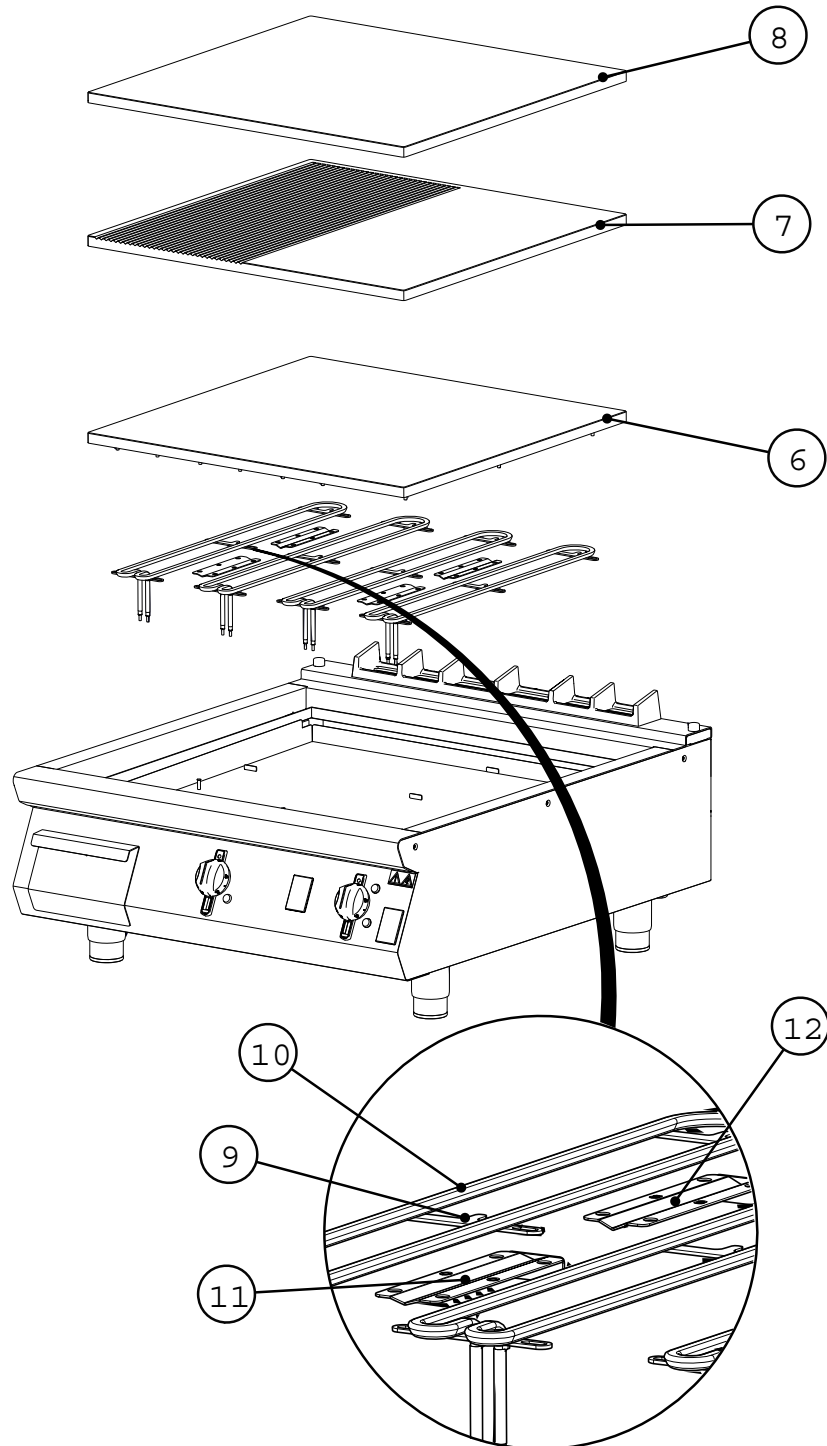

F900 SERIES

E9581, E9581R, E9581CR Griddles

Plate Fitments

Plate Fitments

<u>Item</u>	<u>Description</u>	<u>Spares No.</u>	<u>Part No.</u>
6.	Griddle plate	733620002	690135
7.	Ribbed griddle plate	733620003	690136
8.	Chrome griddle plate	733630000	690137
9.	Element clamp	733620007	T703545
10.	Element (230V)	733620006	RA9256
11.	Phial bracket for operating thermostat	733620004	690149
12.	Phial bracket for safety thermostat	733630001	690150