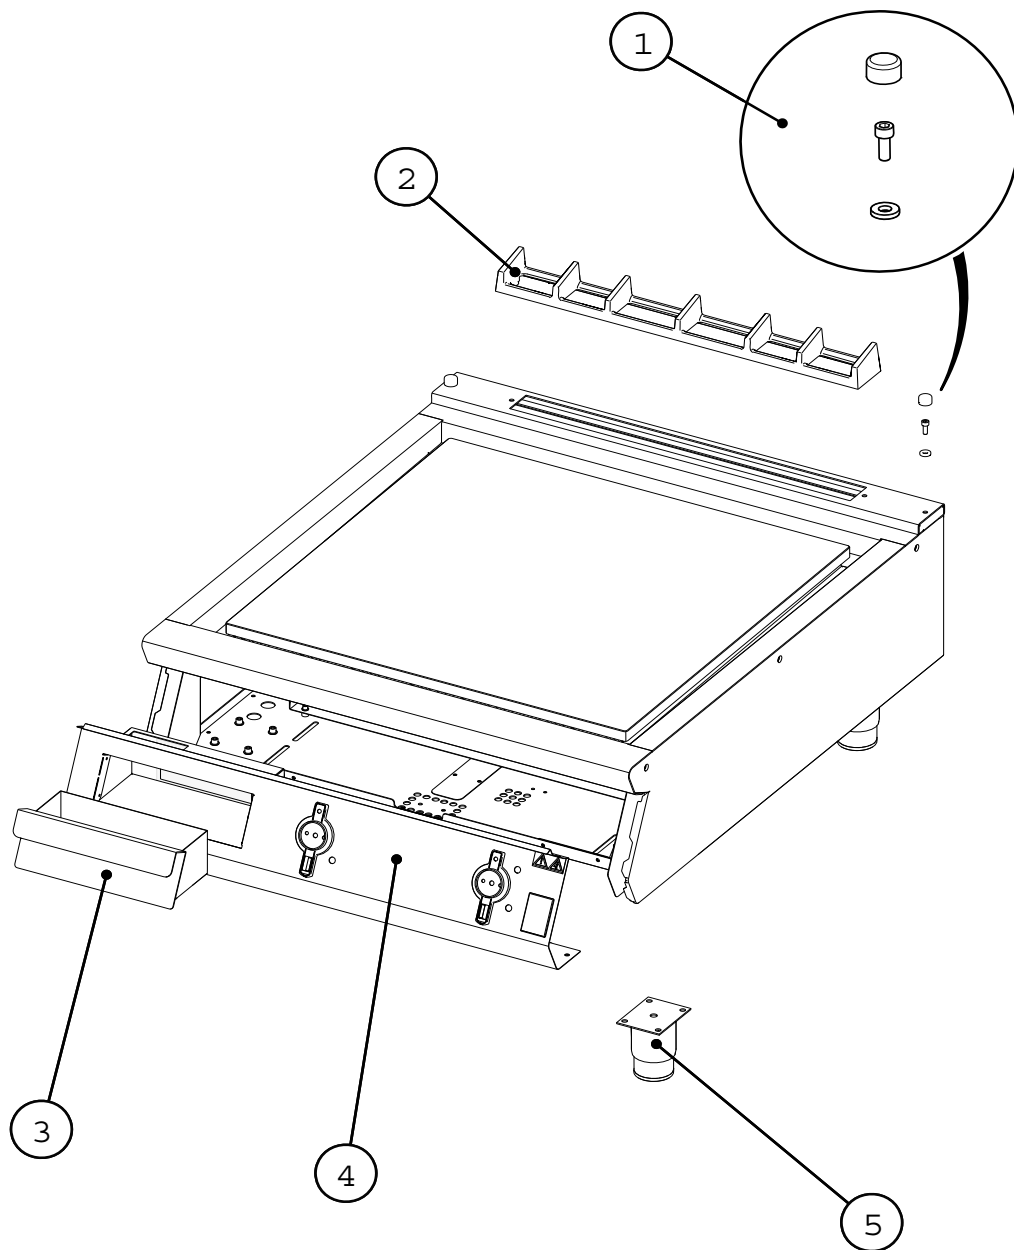

F900 SERIES

E9541, E9541R, E9541CR
E9581, E9581R, E9581CR Griddles

Spares Information

E9581 half-ribbed griddle

Falcon Foodservice Equipment

F900 SERIES

E9541, E9541CR, E9541R Griddles

Common Fitments

Common Fitments

<u>Item</u>	<u>Description</u>	<u>Spares No.</u>	<u>Part No.</u>
24.	400mm flue capper	533400019	RT704001
25.	Fat jug	733600001	690122
26.	Control panel	733600000	690138
27.	Adjustable foot (<i>stainless steel</i>)	535150025	R6377

F900 SERIES

E9581, E9581R, E9581CR Griddles

Common Fitments

To November 2016

Common Fitments

To November 2016

<u>Item</u>	<u>Description</u>	<u>Spares No.</u>	<u>Part No.</u>
1.	Screw cap kit	533550009	690049
2.	600mm flue capper	533410002	RT704002
3.	Fat jug	733620001	690129
4.	Control panel	733620000	690134
5.	Adjustable foot (<i>stainless steel</i>)	535150025	R6377