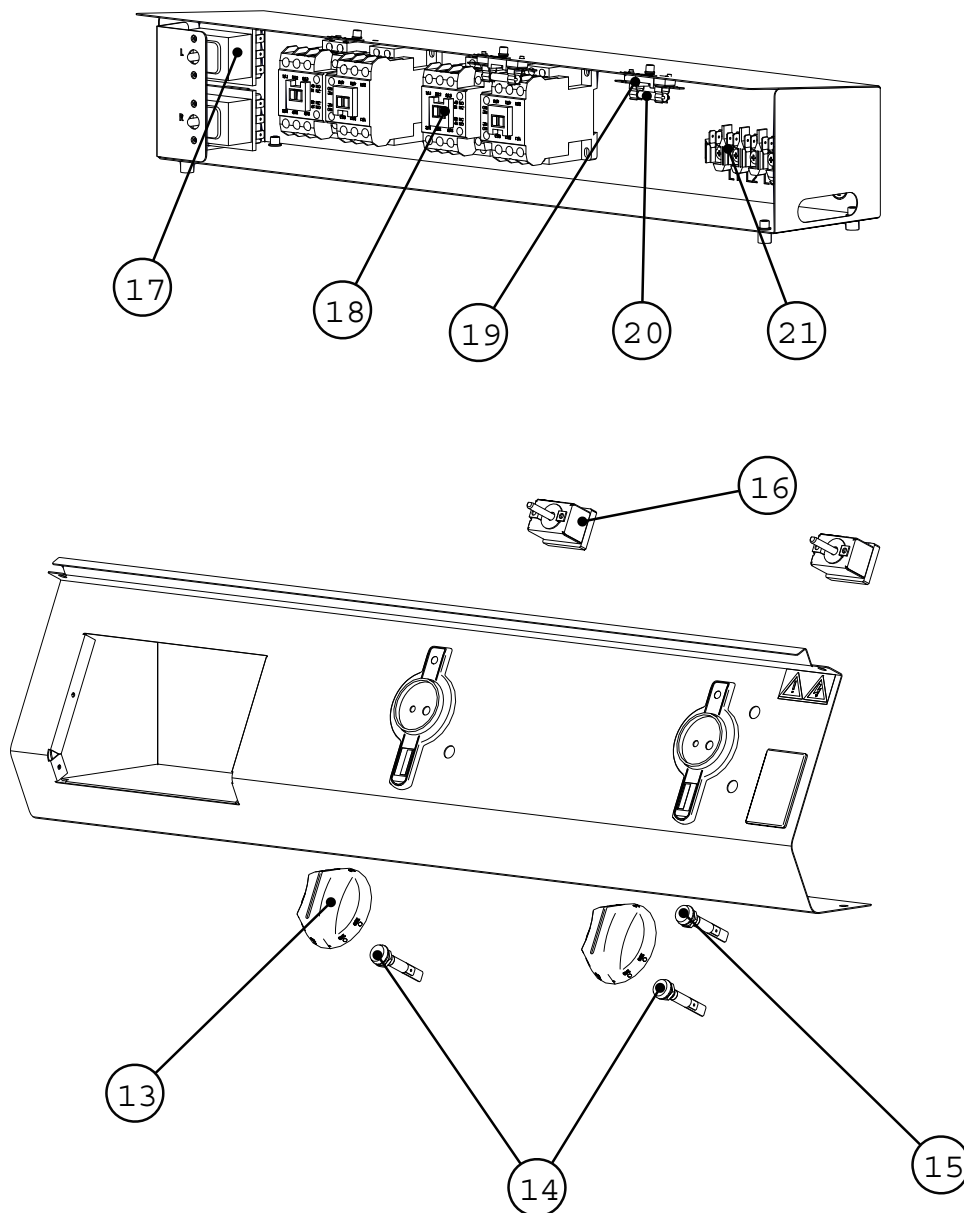

F900 SERIES

E9581, E9581R, E9581CR Griddles

Plate Fitments

Plate Fitments

<u>Item</u>	<u>Description</u>	<u>Spares No.</u>	<u>Part No.</u>
6.	Griddle plate	733620002	690135
7.	Ribbed griddle plate	733620003	690136
8.	Chrome griddle plate	733630000	690137
9.	Element clamp	733620007	T703545
10.	Element (230V)	733620006	RA9256
11.	Phial bracket for operating thermostat	733620004	690149
12.	Phial bracket for safety thermostat	733630001	690150

F900 SERIES

E9541CR Chrome Griddle

Controls

Controls

<u>Item</u>	<u>Description</u>	<u>Spares No.</u>	<u>Part No.</u>
13.	Control knob for chrome griddle	733630004	RA9264
14.	Circuit pilot light - amber	730962040	RA9250
15.	Mains pilot light - red	730962010	RA9249
16.	Operating thermostat	733630002	690155
17.	Safety thermostat	733630003	690204
18.	Contactator MC22B1A1B (230V)	734510010	RV147
19.	Fuse holder	734310510	RFF40
20.	Fuse 2A (<i>anti surge</i>)	734243006	R2292
21.	Terminal assembly 7 way	734000075	R6412

F900 SERIES

E9581CR Chrome Griddle

Controls

Controls

<u>Item</u>	<u>Description</u>	<u>Spares No.</u>	<u>Part No.</u>
13.	Control knob for chrome griddle	733630004	RA9264
14.	Circuit pilot light - amber	730962040	RA9250
15.	Mains pilot light - red	730962010	RA9249
16.	Operating thermostat	733630002	690155
17.	Safety thermostat	733630003	690204
18.	Contactor MC22B1A1B (230V)	734510010	RV147
19.	Fuse holder	734310510	RFF40
20.	Fuse 2A (<i>anti surge</i>)	734243006	R2292
21.	Terminal assembly 7 way	734000075	R6412