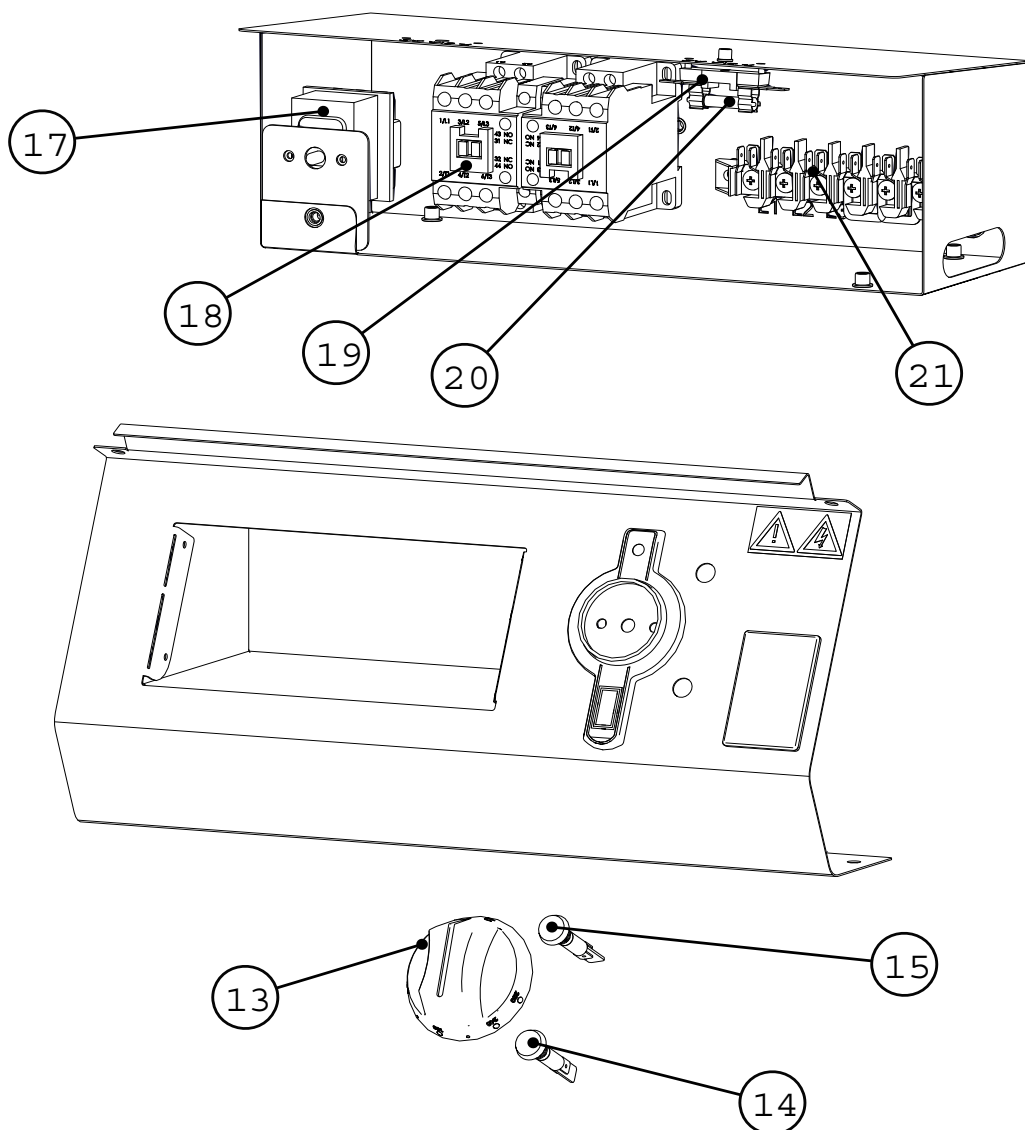

F900 SERIES

E9541, E9541R, E9541CR Griddles

Plate Fitments

Plate Fitments

<u>Item</u>	<u>Description</u>	<u>Spares No.</u>	<u>Part No.</u>
9.	Element clamp	733620007	T703545
10.	Element (230V)	733620006	RA9256
11.	Phial bracket for operating thermostat	733620004	690149
12.	Phial bracket for safety thermostat	733630001	690150
28.	Griddle plate	733600002	690139
29.	Ribbed griddle plate	733600003	690140
30.	Chrome griddle plate	733610000	690141

F900 SERIES

E9581, E9581R, E9581CR Griddles

Plate Fitments

Plate Fitments

<u>Item</u>	<u>Description</u>	<u>Spares No.</u>	<u>Part No.</u>
6.	Griddle plate	733620002	690135
7.	Ribbed griddle plate	733620003	690136
8.	Chrome griddle plate	733630000	690137
9.	Element clamp	733620007	T703545
10.	Element (230V)	733620006	RA9256
11.	Phial bracket for operating thermostat	733620004	690149
12.	Phial bracket for safety thermostat	733630001	690150

F900 SERIES

E9541CR Chrome Griddle

Controls

Controls

<u>Item</u>	<u>Description</u>	<u>Spares No.</u>	<u>Part No.</u>
13.	Control knob for chrome griddle	733630004	RA9264
14.	Circuit pilot light - amber	730962040	RA9250
15.	Mains pilot light - red	730962010	RA9249
16.	Operating thermostat	733630002	690155
17.	Safety thermostat	733630003	690204
18.	Contactator MC22B1A1B (230V)	734510010	RV147
19.	Fuse holder	734310510	RFF40
20.	Fuse 2A (<i>anti surge</i>)	734243006	R2292
21.	Terminal assembly 7 way	734000075	R6412